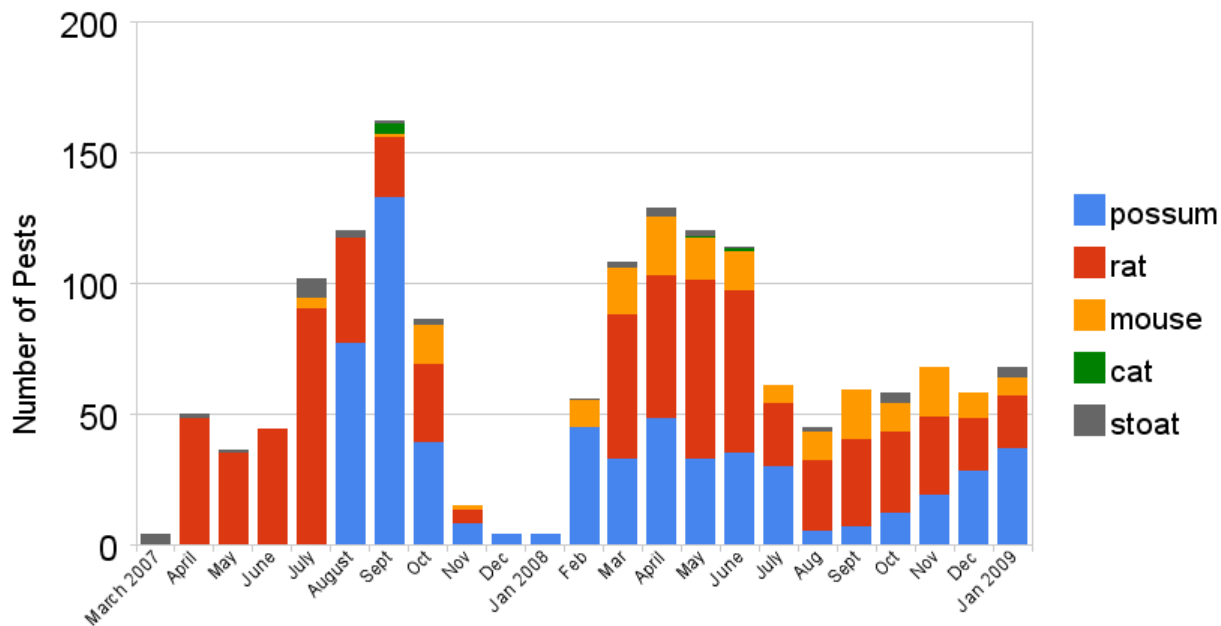

Total Number of Pests Trapped since Sanctuary's inception = 1577 (as at Jan 09)

Total Pests Trapped each Month

Sept 7 33 19 0 0

Pests Trapped by Line in 2008