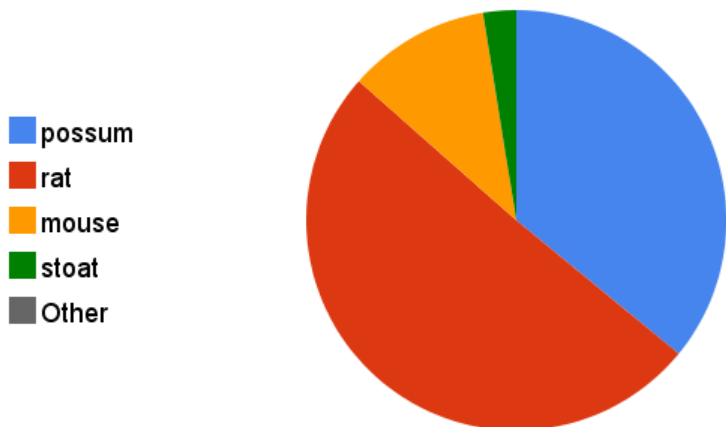

Total Number of Pests Trapped since Sanctuary's inception = 1577 (as at Jan 09)

Total Pests Trapped each Month

Sept 7 33 19 0 0

Pests Trapped by Line in 2008